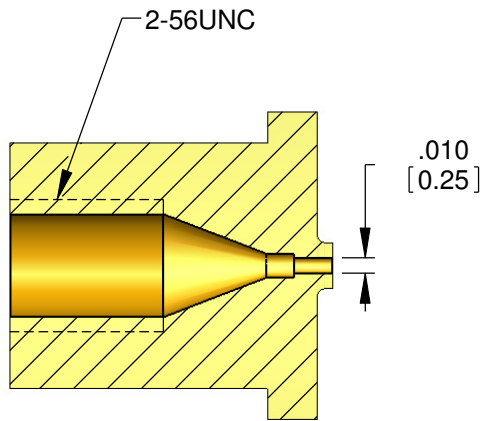

# BONDED PORT CONNECTOR DIMENSIONS

**INCHES**  
**(MM)**

MATERIAL: ULTEM

PART NUMBER	TUBING SIZE
C360-400	360 $\mu$ m
T132-400	1/32"

T132-400 ONE-PIECE FITTING HAS SCRIBE LINE TO DISTINGUISH IT FROM C360-400 COMPONENT