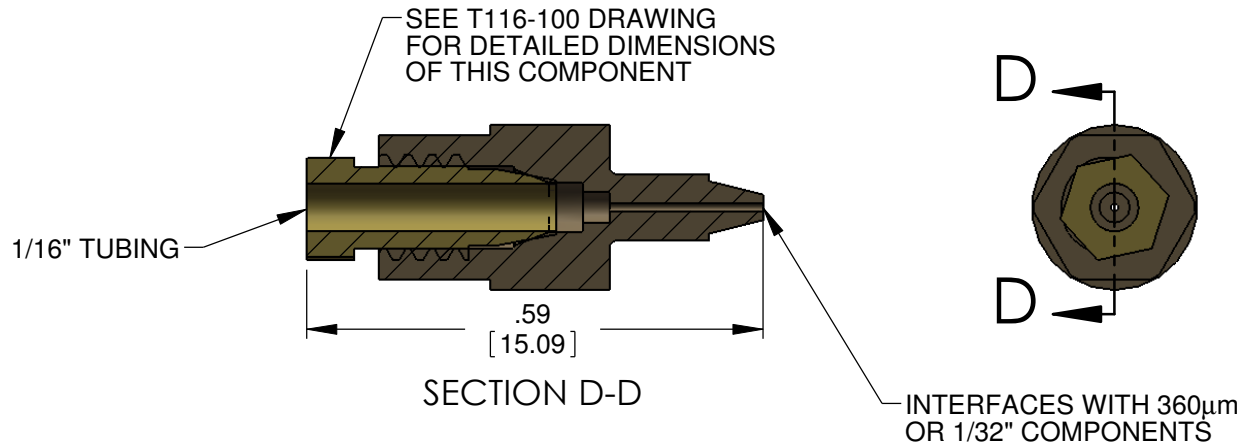

C360-A116 TWO-PIECE ADAPTOR FOR 1/16" TUBING

INCHES
(MM)

ADAPTOR IS COMPATIBLE WITH EITHER
360 μ m CAPILLARY OR 1/32" TUBING COMPONENTS

MATERIAL: PEEK

SECTION A-A