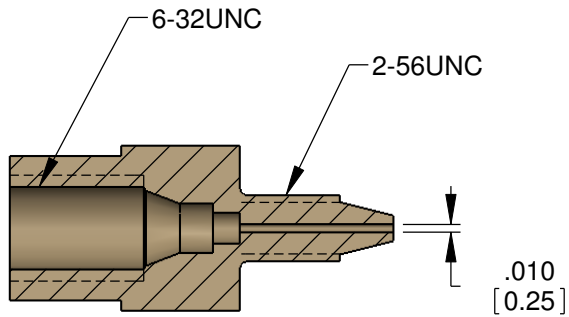

C360-A116 TWO-PIECE ADAPTOR FOR 1/16" TUBING

INCHES
(MM)

ADAPTOR IS COMPATIBLE WITH EITHER
360 μ m CAPILLARY OR 1/32" TUBING COMPONENTS

MATERIAL: PEEK

SECTION A-A